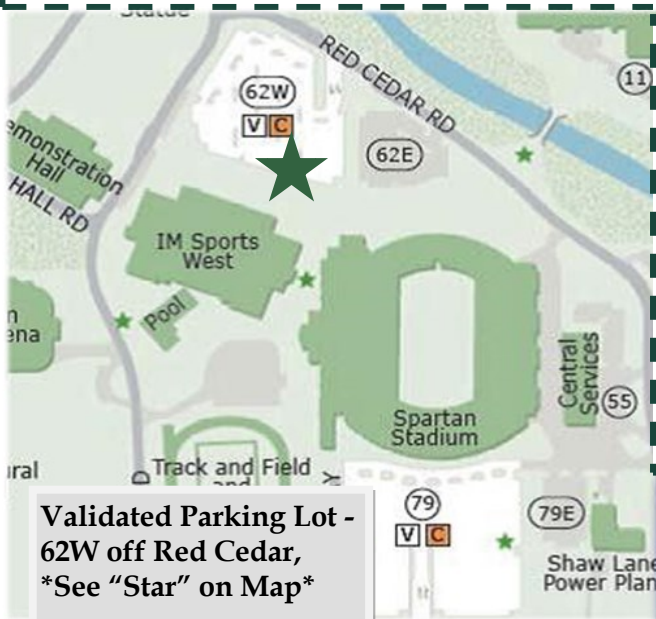

From Detroit

Take I-96 West to Lansing: take US 127 North/1-496 (exit to Downtown Lansing). Take the Trowbridge Road exit (exit 9) turn left on Harrison Road (north) to Shaw Lane and turn right (east) on Shaw Lane, pass the Stadium to first parking lot on your left (Lot 79). If Lot 79 is full, see map for location of Lot 62W.

From Kalamazoo/Chicago

Take I-94 East to Detroit; take the 1-69 North exit 108. Take I-69 to I-496 and take the Trowbridge Rd. (Exit 9). Then turn left on Harrison Rd (North) to Shaw Lane and turn right (East) on Shaw Lane, pass the Stadium to first parking lot on your left (Lot 79). If no parking is available there, see map for location of Lot 62W.

Finding Career Services

Upon arrival, you will notice the original Spartan Statue in the Lobby. To get to Career Services @ the Stadium, take elevator to the second floor. Follow the "Career Services" sign left and continue down the hall. Make another left and continue until you reach the plasma TV. The office is located on your right hand side. Employers & students, please check-in at the front desk.

Important Parking Information

Parking will be available in Lot 62W (off Red Cedar). Parking validation will be issued to recruiters during employer check-in. **Please note the validation can no longer be used in Lot 79.**