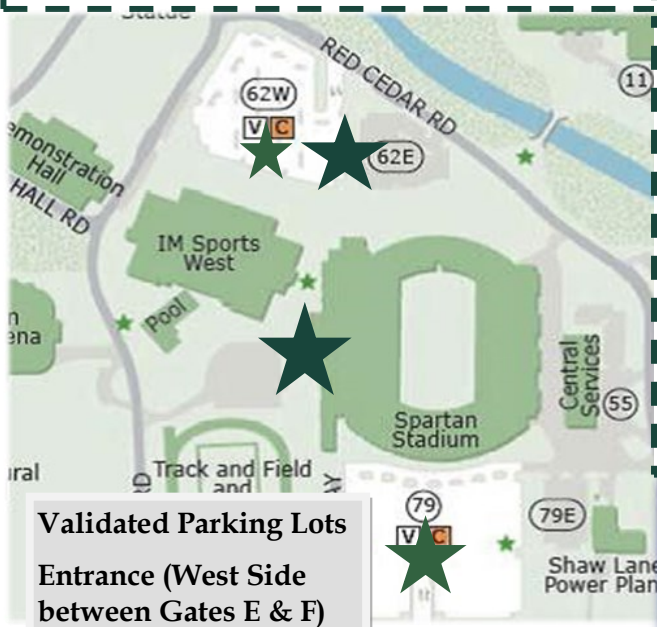

Lobby entrance is on the west side, between Gates E and F.

Below are driving directions coming from Detroit and Chicago areas.

From Detroit

Take I-96 West to Lansing: take US 127 North/1-496 (exit to Downtown Lansing). Take the Trowbridge Road exit (exit 9) turn left on Harrison Road (north) to Shaw Lane and turn right (east) on Shaw Lane, pass the Stadium to first parking lot on your left (Lot 79). If Lot 79 is full, see map for location of Lot 62W.

From Kalamazoo/Chicago

Take I-94 East to Detroit; take the 1-69 North exit 108. Take I-69 to I-496 and take the Trowbridge Rd. (Exit 9). Then turn left on Harrison Rd (North) to Shaw Lane and turn right (East) on Shaw Lane, pass the Stadium to first parking lot on your left (Lot 79). If no parking is available there, see map for location of Lot 62W.

Finding Career Services

Upon arrival, you will notice the original Spartan Statue in the Lobby. To get to Career Services @ the Stadium, take elevator to the second floor. Follow the "Career Services" sign left and continue down the hall. Make another left and continue until you reach the wall-mounted TV at the end of the hall. The office is located on your right hand side. Employers & students, please check-in at the front desk.

Important Parking Information

Parking will be available in Lot 62W (off Red Cedar) and Lot 79 (off Shaw Lane). Parking validation for these lots only will be issued to recruiters during