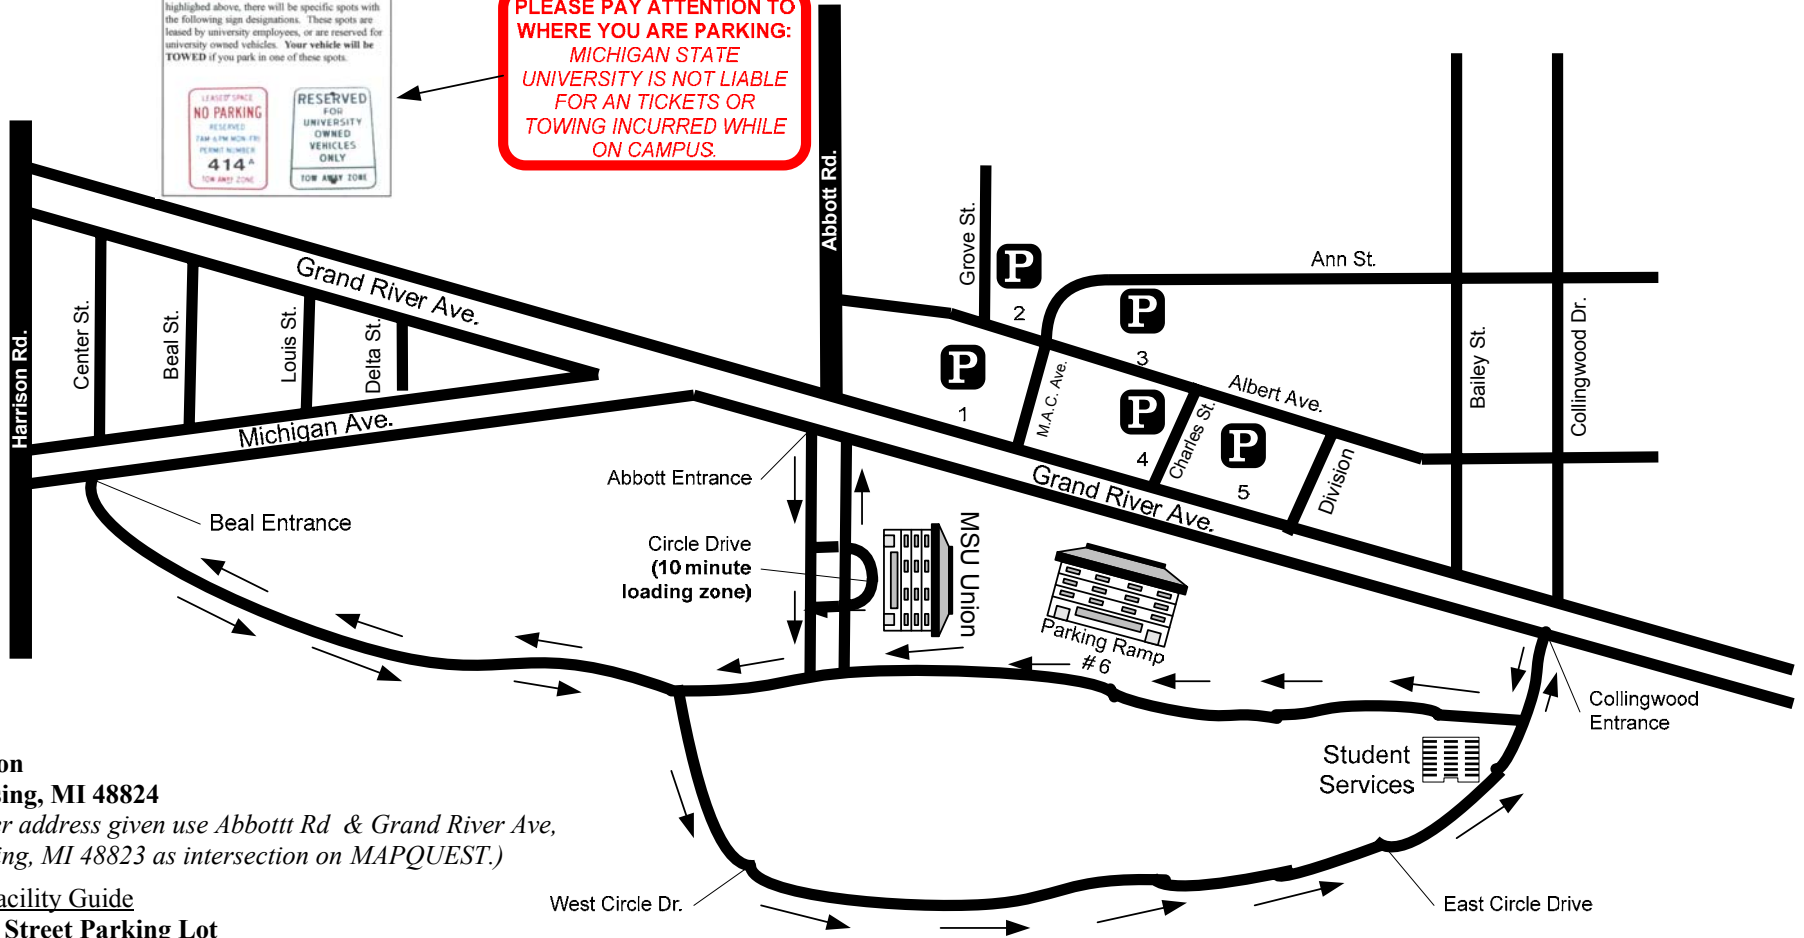

MSU Union Parking and Material Drop Off

Please park in one of the five City of East Lansing Parking facilities located north of Grand River Ave. Parking validations for these facilities will be provided. You may utilize the circle drive in front of the MSU Union for loading/unloading materials prior to parking. Vehicles remaining in the loading zone longer than 10 minutes will be ticketed. Career Services is not responsible for any parking violations received on or off campus.

PLEASE PAY ATTENTION TO WHERE YOU ARE PARKING:
MICHIGAN STATE UNIVERSITY IS NOT LIABLE FOR AN TICKETS OR TOWING INCURRED WHILE ON CAMPUS.

MSU Union

East Lansing, MI 48824

(no number address given use Abbott Rd & Grand River Ave, East Lansing, MI 48823 as intersection on MAPQUEST.)

Parking Facility Guide

1. Albert Street Parking Lot
2. Grove Street Parking Ramp
3. Division Street Parking Garage
4. Charles Street Parking Garage
5. Marriott Hotel Underground Parking