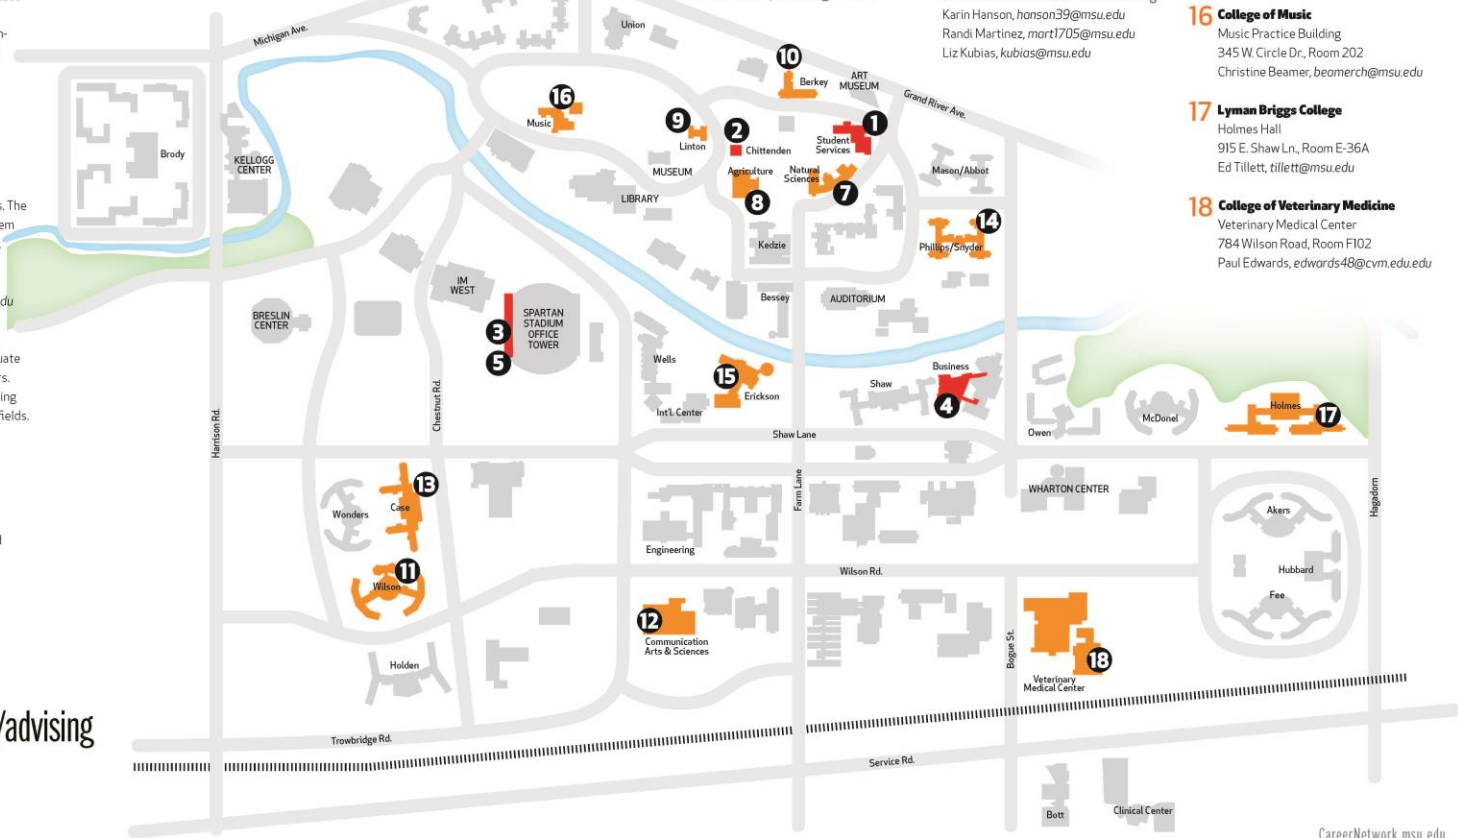

8 College of Agriculture & Natural Resources
Morrill Hall of Agriculture
446 West Circle Dr., Room 121
Jill Cords, jcords@msu.edu

9 College of Arts & Letters
Linton Hall
479 West Circle Dr., Room 200
Christie Schichtel, schicht3@msu.edu

10 College of Social Science
Berkey Hall
509 East Circle Dr., Room 302
Amy Deitrickson, deitric4@msu.edu
Samantha Jackson, SL_Jack@msu.edu

11 College of Engineering
The Center for Spartan Engineering
C108 Wilson Hall
careers@egr.msu.edu

12 College of Communication Arts & Sciences
ComArtSci Career Center
181 Communication Arts & Sciences Bldg.
Karin Hanson, hanson39@msu.edu
Randi Martinez, marti1705@msu.edu
Liz Kubias, kubias@msu.edu

13 James Madison College
South Case Hall
842 Chestnut Rd., Room 328
Karissa Chabot-Purchase, kcp@msu.edu

14 Residential College of Arts & Humanities
Snyder Hall
362 Bogue St., Room 210
Allison Fox, foxallis@msu.edu

15 College of Education
Erickson Hall
620 Farm Lane, Room 134
Pepa Casselman, carls173@msu.edu

16 College of Music
Music Practice Building
345 W. Circle Dr., Room 202
Christine Beamer, beamerch@msu.edu

17 Lyman Briggs College
Holmes Hall
915 E. Shaw Ln., Room E-36A
Ed Tillet, tillet@msu.edu

18 College of Veterinary Medicine
Veterinary Medical Center
784 Wilson Road, Room F102
Paul Edwards, edwards48@cvm.msu.edu

CareerNetwork.msu.edu/advising