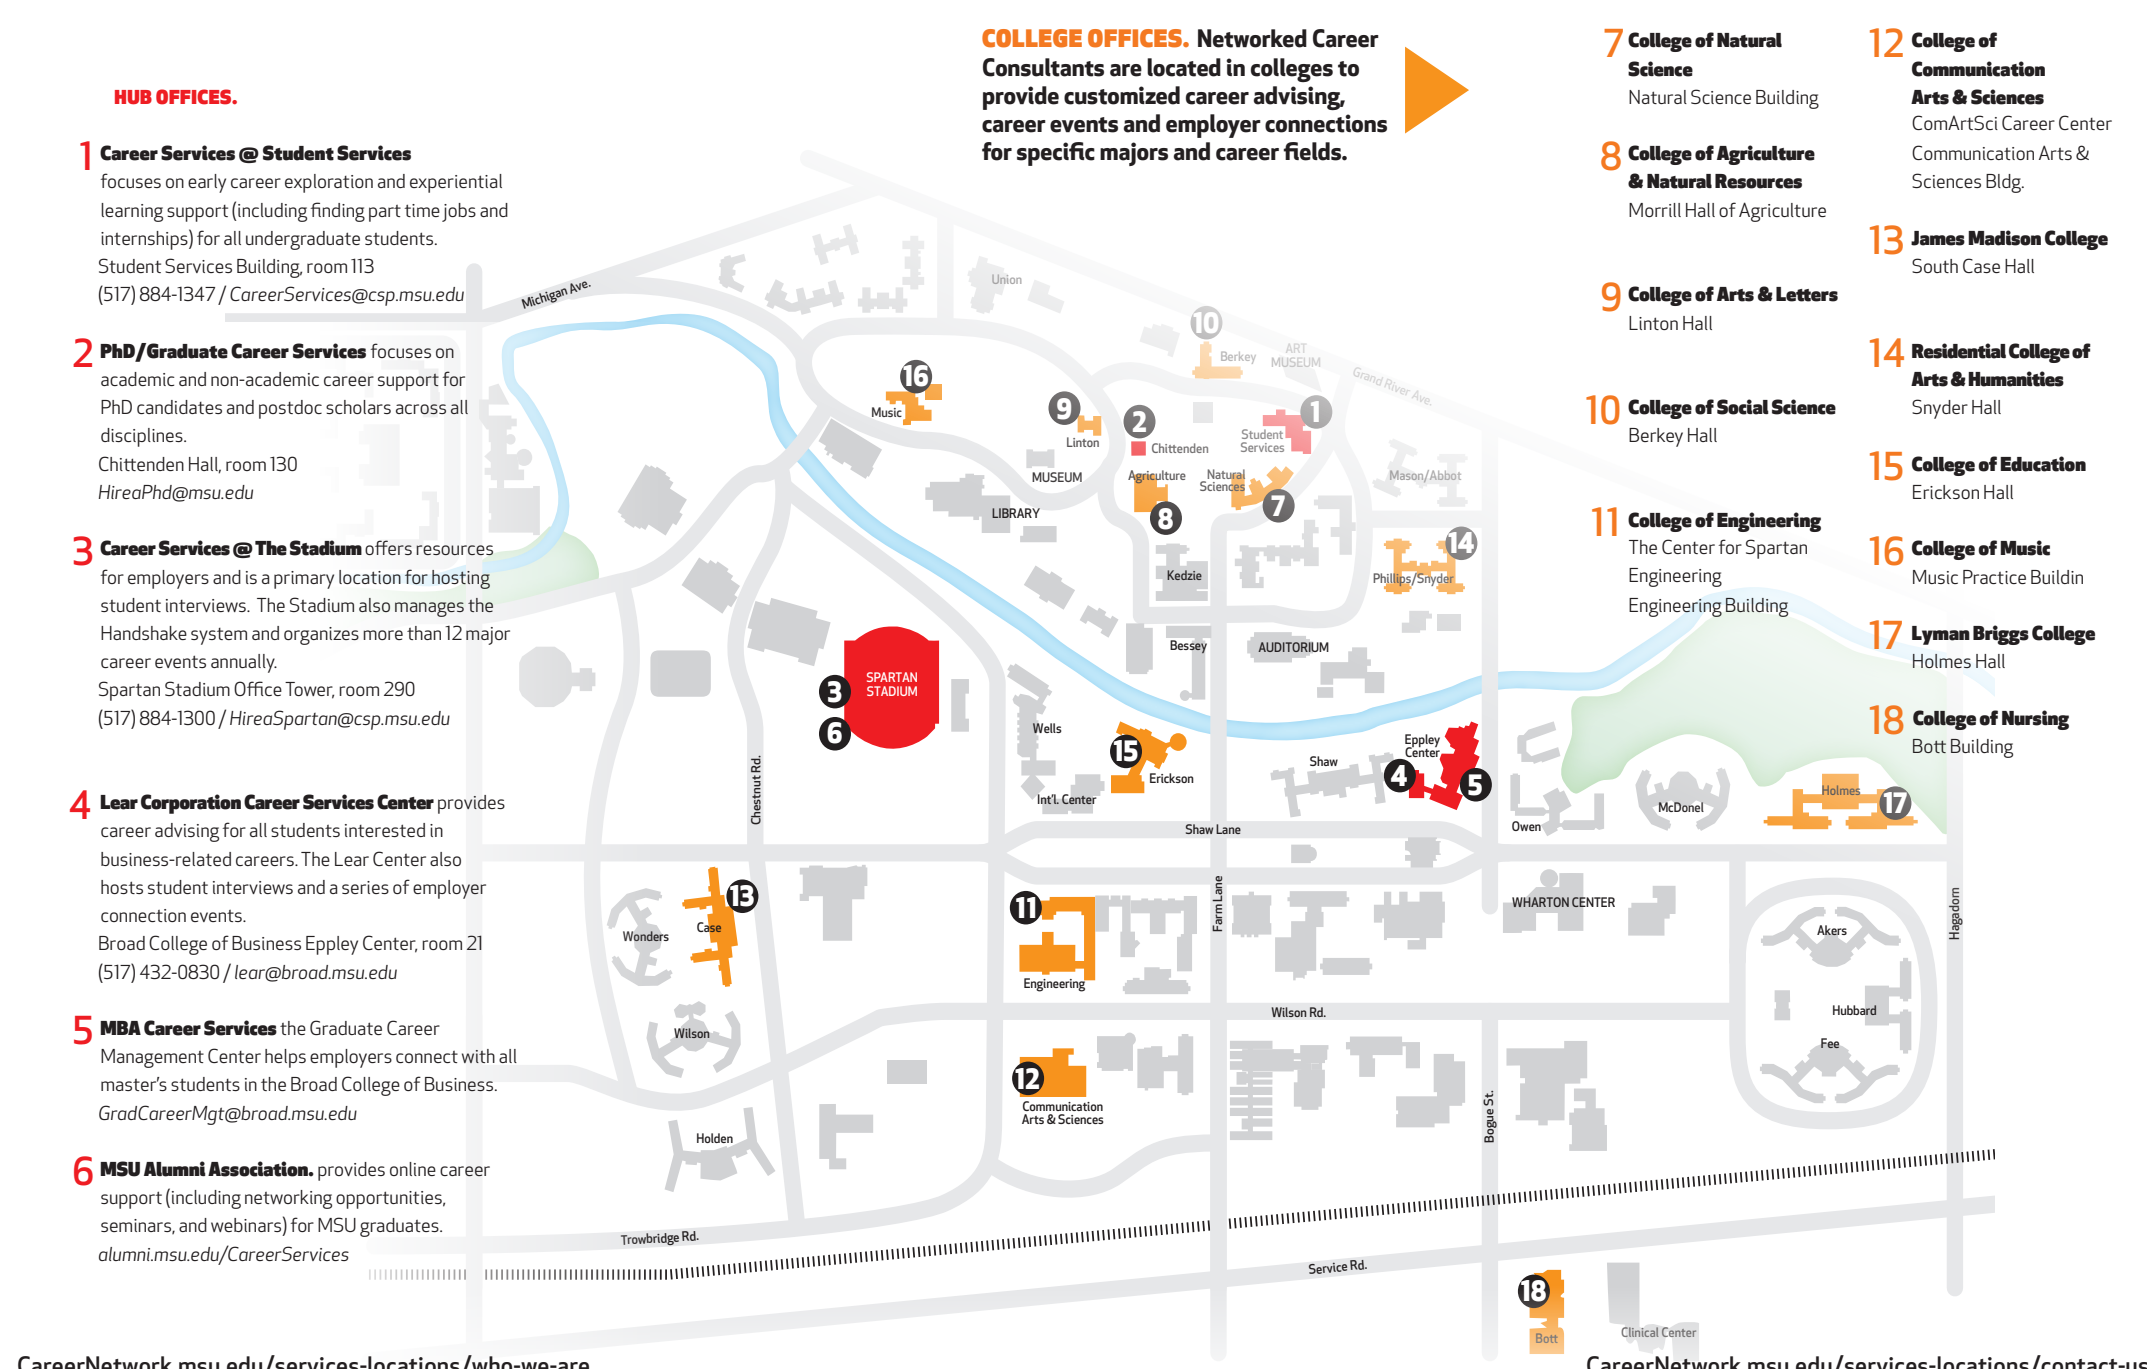

MSU CAREER ADVISING CORPS

Trisha Caldwell
Michelle Snitgen
Tina Hayes

Career Services Network
MICHIGAN STATE UNIVERSITY